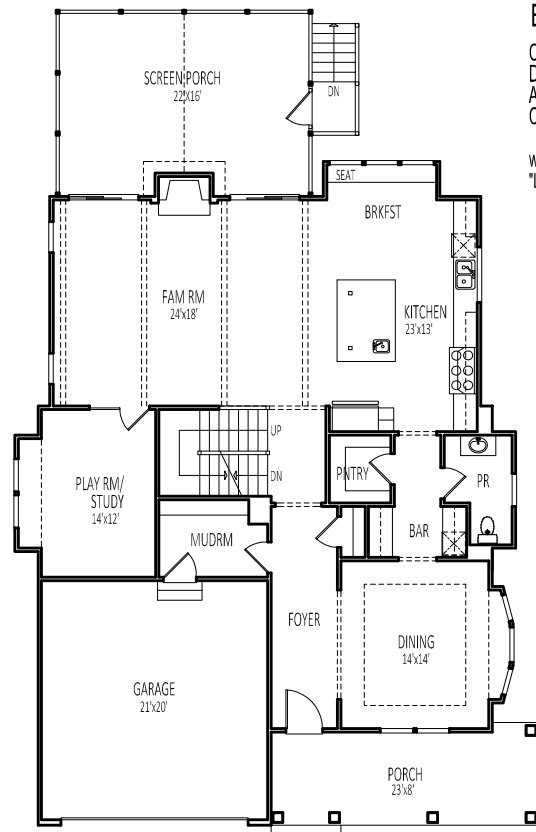

www.batuhomes.com
"Love Where You Live!"

506 TIMBER LANE, FALLS CHURCH VA 22046

BATU HOMES

Community
Development +
Architecture +
Construction

www.batuhomes.com
"Love Where You Live!"

506 TIMBER LANE, FALLS CHURCH VA 22046