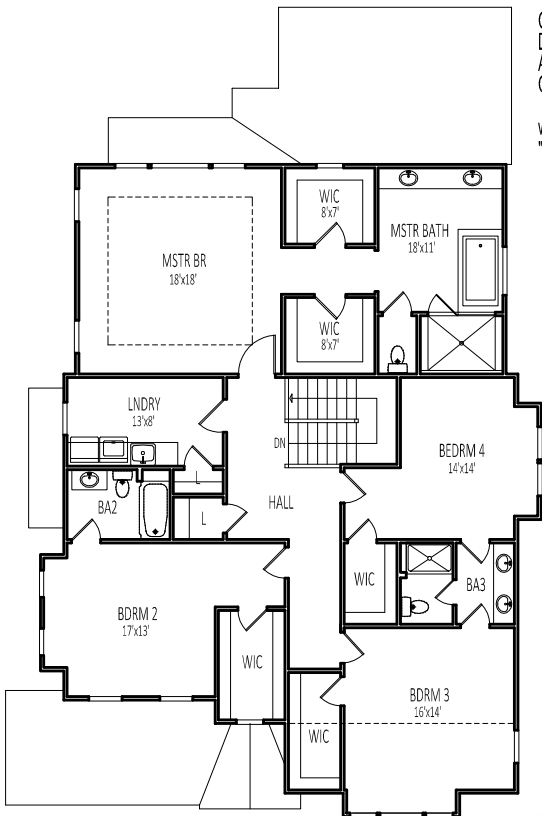

2ND FLOOR PLAN

508 S. SPRING ST., FALLS CHURCH VA 22046

BATU HOMES

Community
Development +
Architecture +
Construction

www.batuhomes.com
"Love Where You Live!"